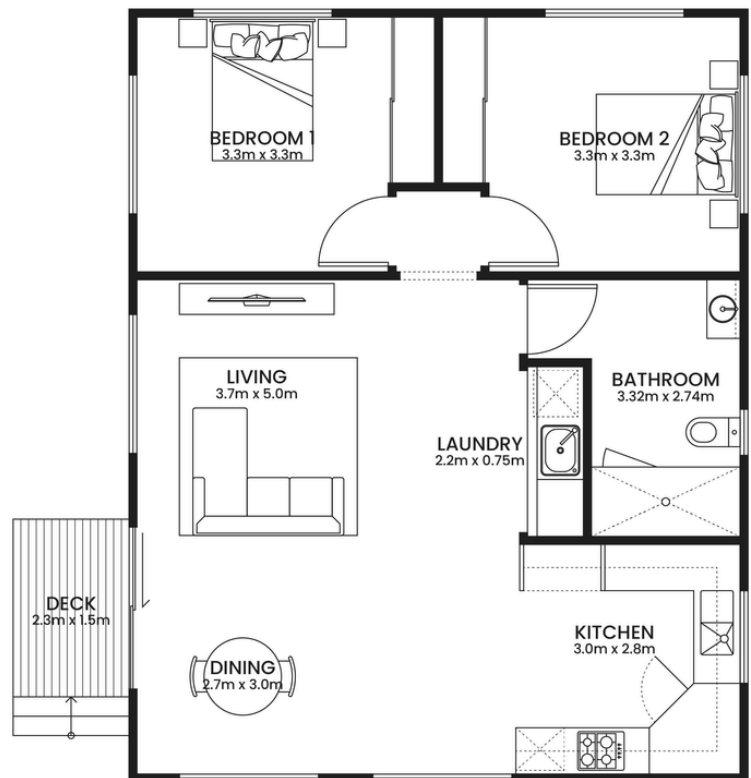

DCH 14

Home Size: 80m²

Home Width: 8m

Home Length: 10m

Kitchen	3m x 2.8m
Dining	2.7m x 3m
Living	3.7m x 5m
Bedroom 1	3.3m x 3.3m
Bedroom 2	3.3m x 3.3m
Bathroom	3.32m x 2.74m
Laundry	2.2m x 0.75m
Deck	2.3m x 1.5m

Discover more about this floor plan and inclusions