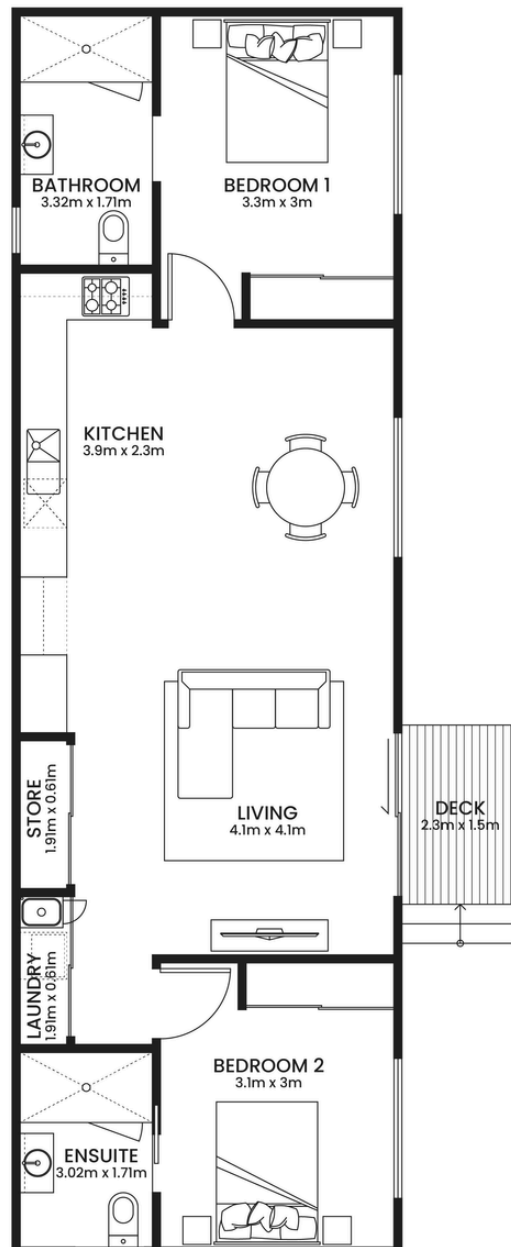

# DCH 16

Home Size: 80m<sup>2</sup>  
Home Width: 5m  
Home Length: 16m

Kitchen	3.9m x 2.3m
Living	4.1m x 4.1m
Bedroom 1	3.3m x 3m
Bedroom 2	3.1m x 3m
Bathroom	3.32m x 1.71m
Ensuite	3.02m x 1.71m
Laundry	1.91m x 0.61m
Store	1.91m x 0.61m
Deck	2.3m x 1.5m

Discover more about this floor plan and inclusions