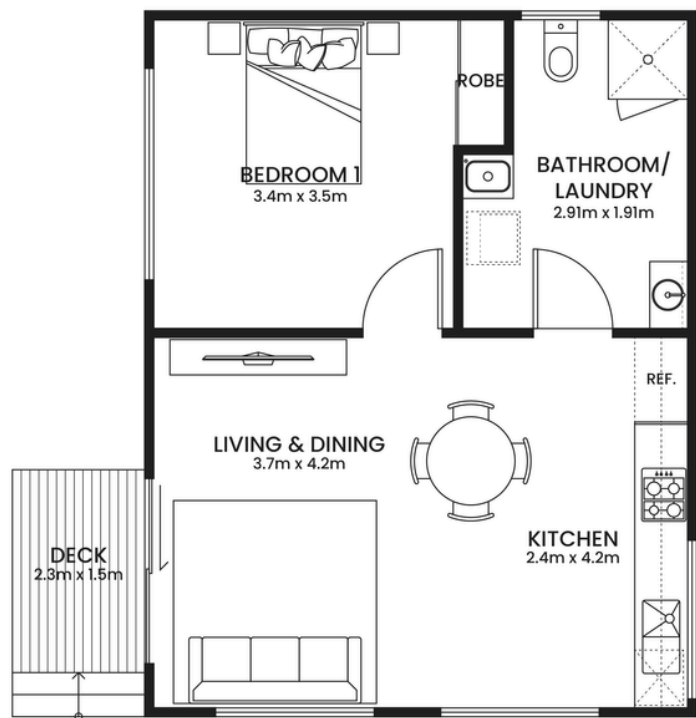

DCH 6

Home Size: 50m²

Home Width: 6.25m

Home Length: 8m

Kitchen	2.4m x 4.2m
Living	3.7m x 4.2m
Bedroom 1	3.4m x 3.5m
Bathroom/Laundry	3.4m x 2.49m
Deck	2.3m x 1.5m

Discover more about this floor plan and inclusions